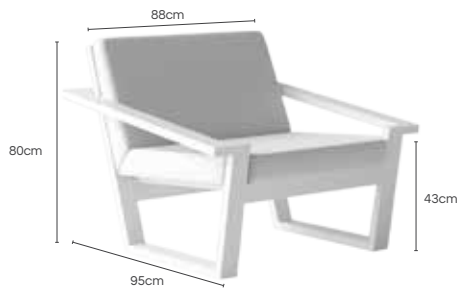

COSTA LOUNGE ARMCHAIR 1-SEATER

W 88cm D 95cm H 80cm - SH 43cm

FRAME

FABRICS

ARTIFICIAL LEATHER

TEXTYLENE