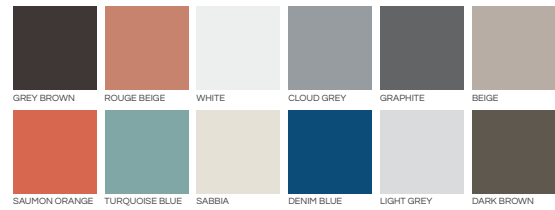

COSTA LOUNGE ARMCHAIR 1-SEATER

W 88cm D 95cm H 80cm - SH 43cm

FRAME

FABRICS

ARTIFICIAL LEATHER

TEXTYLENE