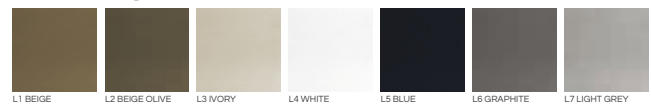

LITUS ARMCHAIR 1-SEATER

W 90cm D 98cm H 72cm - SH 40cm

FRAME

FABRICS

ARTIFICIAL LEATHER

CORD