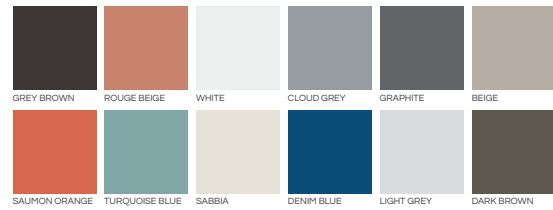

LITUS ARMCHAIR 1-SEATER

W 90cm D 98cm H 72cm - SH 40cm

FRAME

FABRICS

ARTIFICIAL LEATHER

CORD