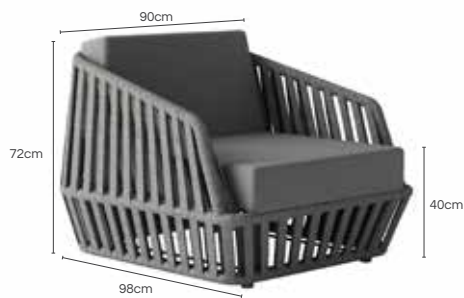

LITUS ARMCHAIR 1-SEATER

W 90cm D 98cm H 72cm - SH 40cm

FRAME

FABRICS

ARTIFICIAL LEATHER

CORD