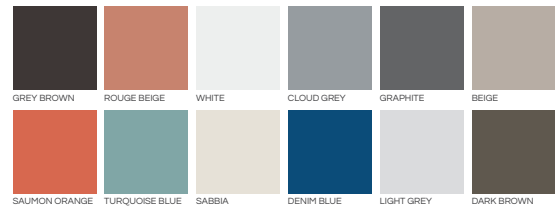

LITUS DAYBED

Ø 190cm H 65cm

FRAME

FABRICS

ARTIFICIAL LEATHER

CORD