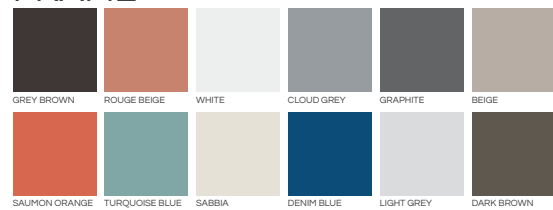

LITUS DINING ARMCHAIR

W 58cm D 63cm H 78cm - SH 46cm

FRAME

FABRICS

ARTIFICIAL LEATHER

CORD