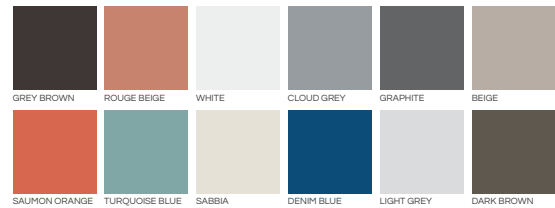

LITUS SOFA 2-SEATER

W 182cm D 98cm H 72cm - SH 40cm

FRAME

FABRICS

ARTIFICIAL LEATHER

CORD