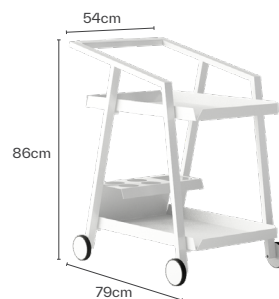

PULVIS TROLLEY

Dimensions W54 x D79 x H86 cm

Materials Powder coated aluminum frame

Designer George Tsironas

FRAME