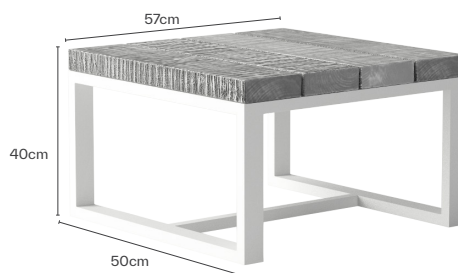

ULTRA SIDE TABLE

Dimensions W57 x D50 X H40 cm

Materials Powder coated aluminum frame
Tropical wood table top

Designer George Tsironas

FRAME

WOOD