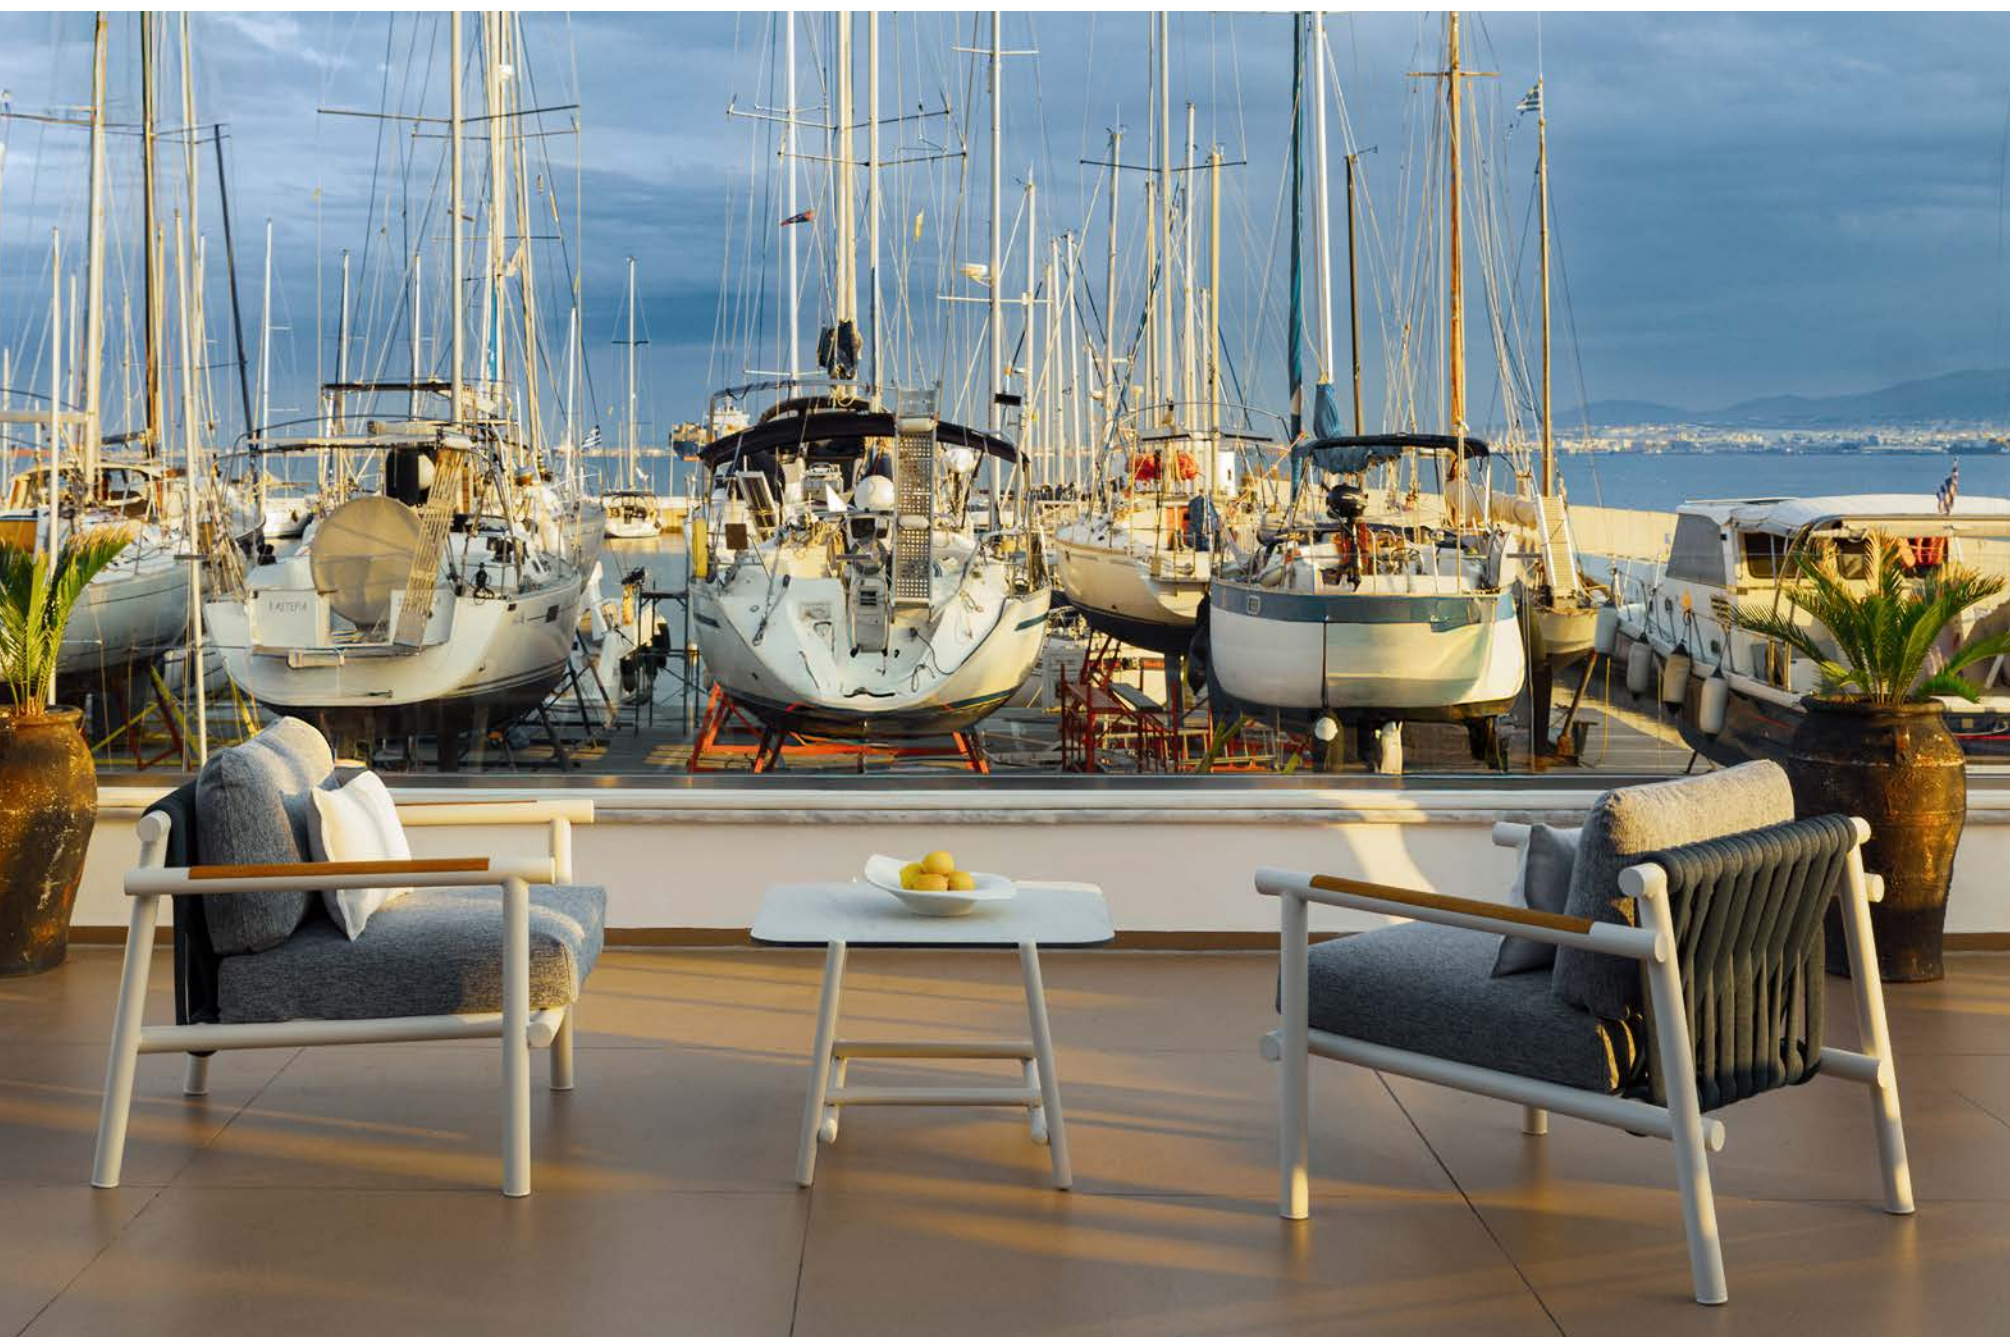

Aurora Collection

O20