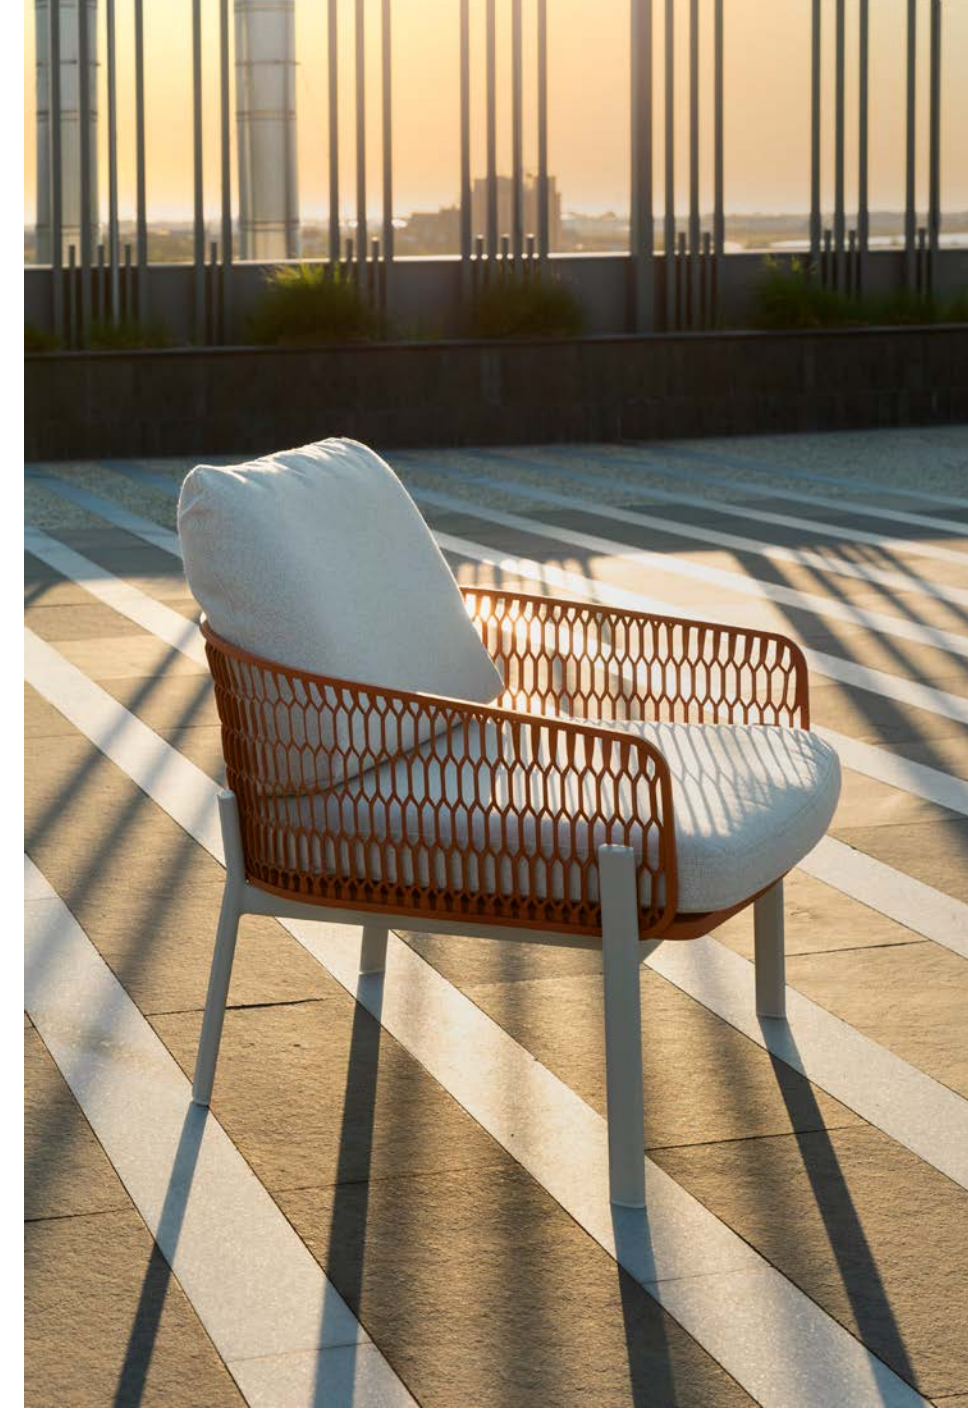

10deka.com

015