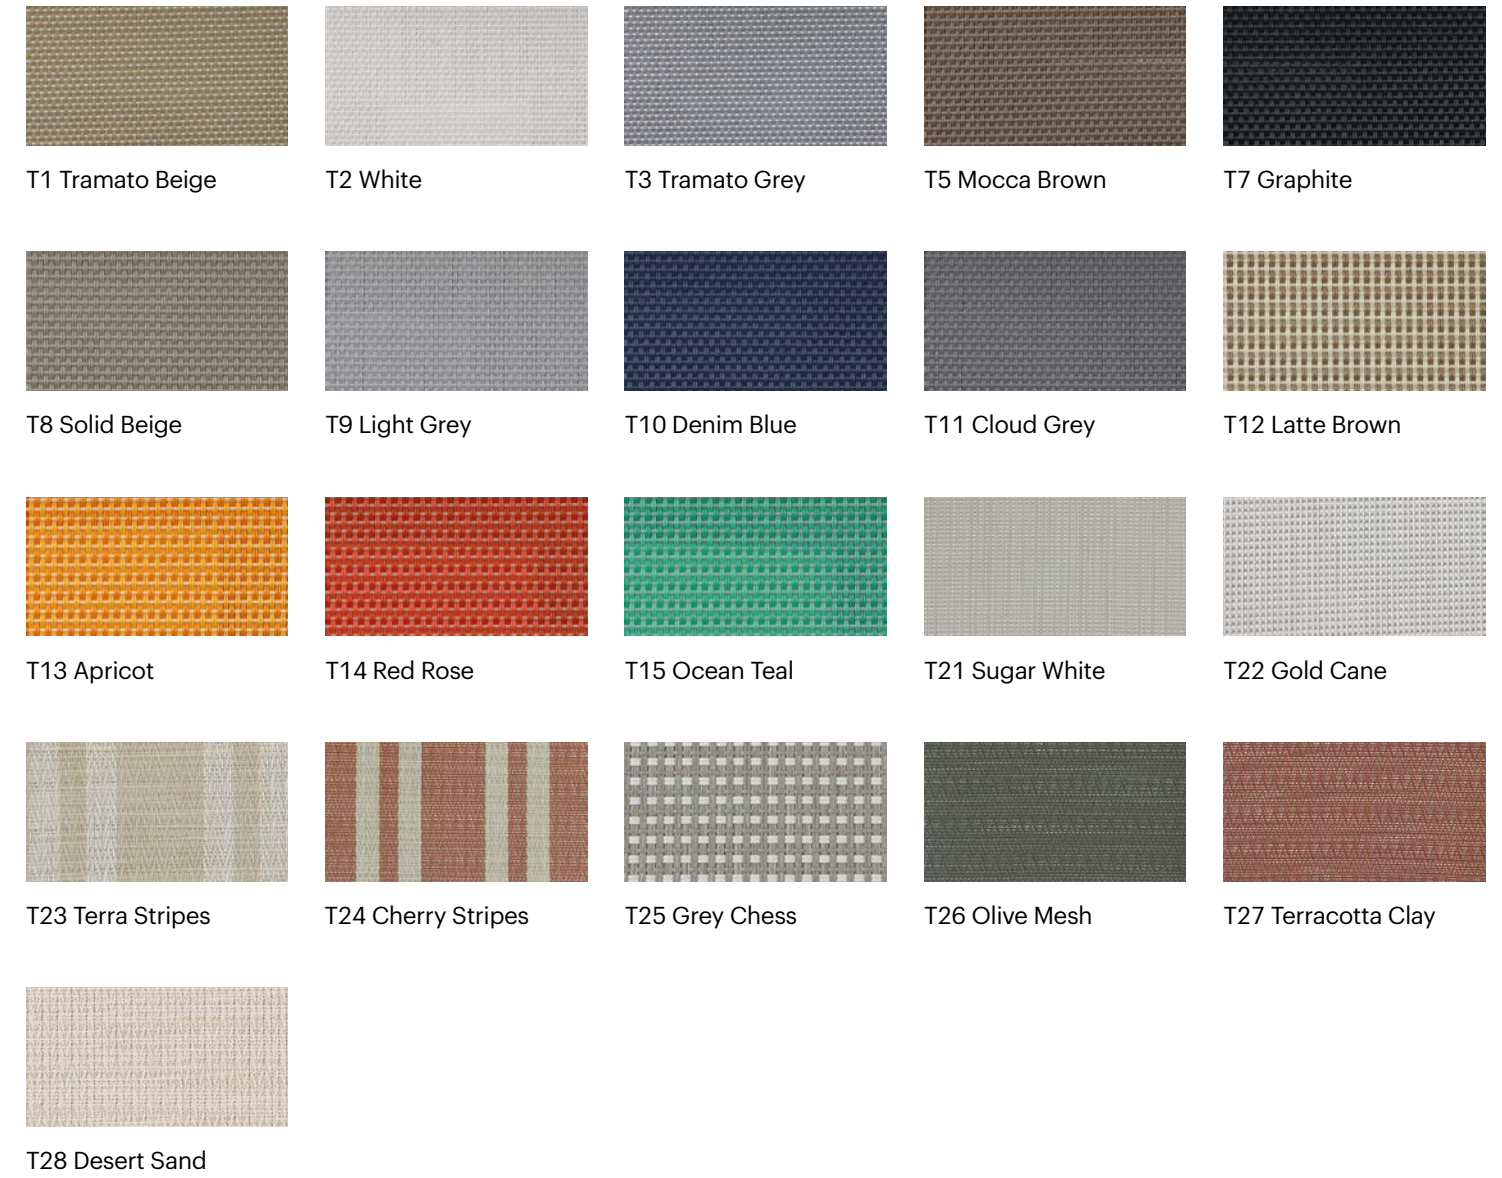

Frame Colors

Belts

Textylene