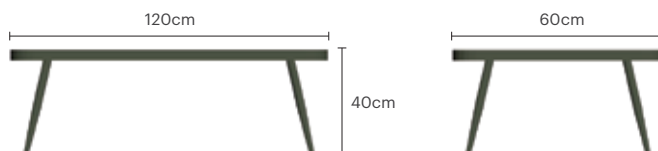

GARDEL

COFFEE TABLE

GARDEL COFFEE TABLE

Designer	George Tsironas
Dimensions	W120 x D60 x H40 cm
Materials	Powder coated aluminum frame HPL table top
Weight	10 kg
Volume	0.29 m ³

Sustainability

10DEKA prioritizes its ecological footprint by using recyclable materials and manufacturing practices to minimize the waste and the energy consumption, while continuously expanding the range of eco-friendly products. Our stringent adherence to global standards ensures that our products meet rigorous criteria for strength, durability, and safety.