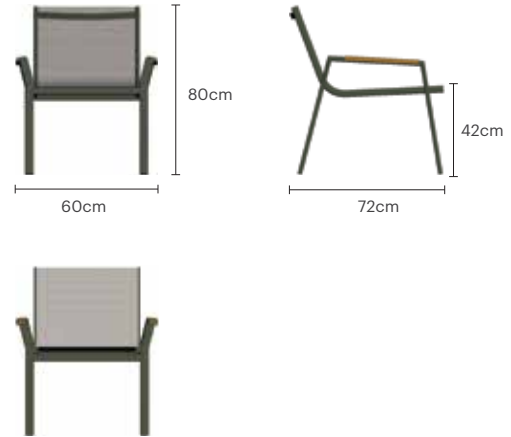

# GARDEL

LOUNGE ARMCHAIR

# GARDEL LOUNGE ARMCHAIR

<b>Designer</b>	George Tsironas
<b>Dimensions</b>	W60 x D72 x H80 - SH42 cm
<b>Materials</b>	Powder coated aluminum frame Armrests in tropical wood Seat and back in textylene
<b>Weight</b>	3.5 kg
<b>Volume</b>	0.35 m <sup>3</sup>