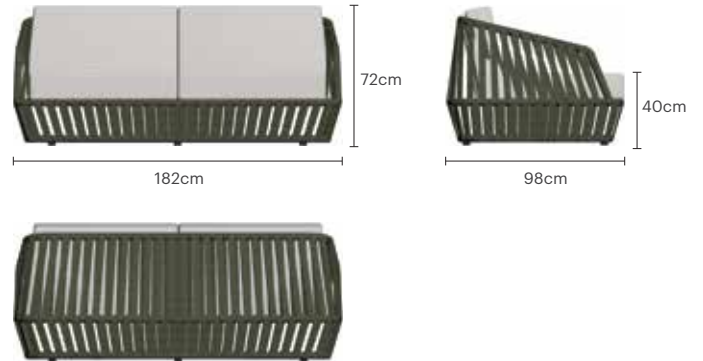

LITUS

SOFA 2 SEATER

LITUS SOFA 2 SEATER

Designer	George Tsironas
Dimensions	W182 x D98 x H72 - SH40 cm
Materials	Powder coated aluminum frame Woven belt 45x18 mm Seat and back cushions upholstered in fabric or eco leather
Weight	38 kg
Volume	1.28 m ³