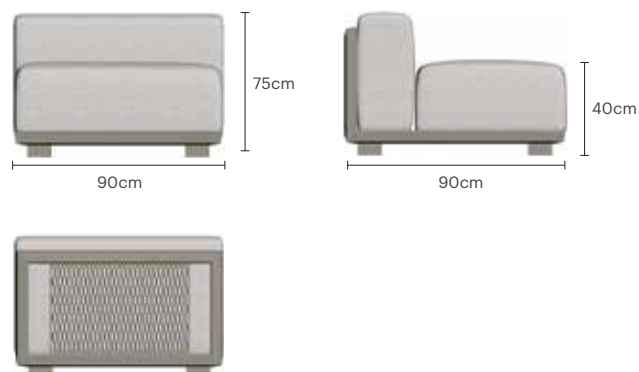

SOLIS

MODULAR SOFA 1S-CENTER-PIECE

SOLIS MODULAR SOFA 1S-CENTER-PIECE

Designer	George Tsironas
Dimensions	W90 x D90 x H75 - SH40 cm
Materials	Powder coated aluminum frame HPL base Seat and back cushions upholstered in fabric or eco leather
Weight	- kg
Volume	0.69 m ³