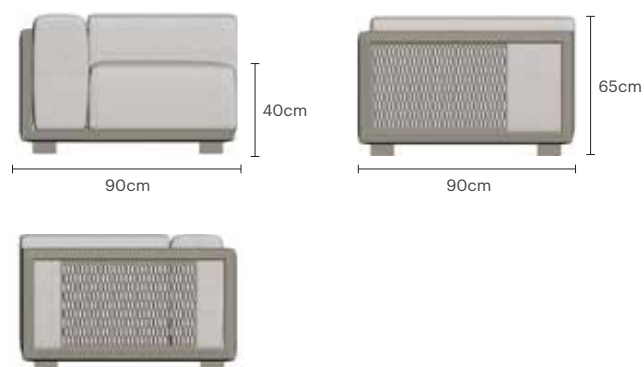

SOLIS

MODULAR SOFA 1S-CORNER

SOLIS MODULAR SOFA 1S-CORNER

Designer	George Tsironas
Dimensions	W90 x D90 x H65 - SH40 cm
Materials	Powder coated aluminum frame HPL base Seat and back cushions upholstered in fabric or eco leather
Weight	- kg
Volume	0.53 m ³