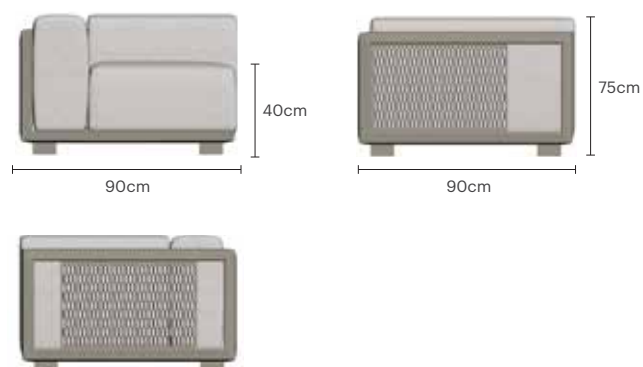

# SOLIS

MODULAR SOFA 1S-CORNER

# SOLIS MODULAR SOFA 1S-CORNER

<b>Designer</b>	George Tsironas
<b>Dimensions</b>	W90 x D90 x H75 - SH40 cm
<b>Materials</b>	Powder coated aluminum frame HPL base Seat and back cushions upholstered in fabric or eco leather
<b>Weight</b>	- kg
<b>Volume</b>	0.61 m <sup>3</sup>