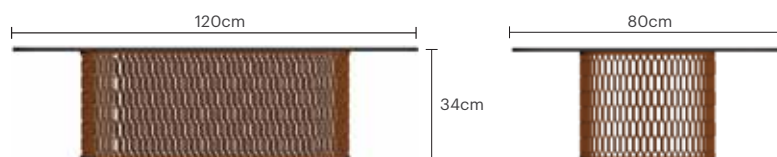

VENTURA

COFFEE TABLE

VENTURA COFFEE TABLE

Designer	George Tsironas
Dimensions	W120 x D80 x H34 cm
Materials	Powder coated aluminum frame HPL table top
Weight	19.1 kg
Volume	0.33 m ³

Sustainability

10DEKA prioritizes its ecological footprint by using recyclable materials and manufacturing practices to minimize the waste and the energy consumption, while continuously expanding the range of eco-friendly products. Our stringent adherence to global standards ensures that our products meet rigorous criteria for strength, durability, and safety.